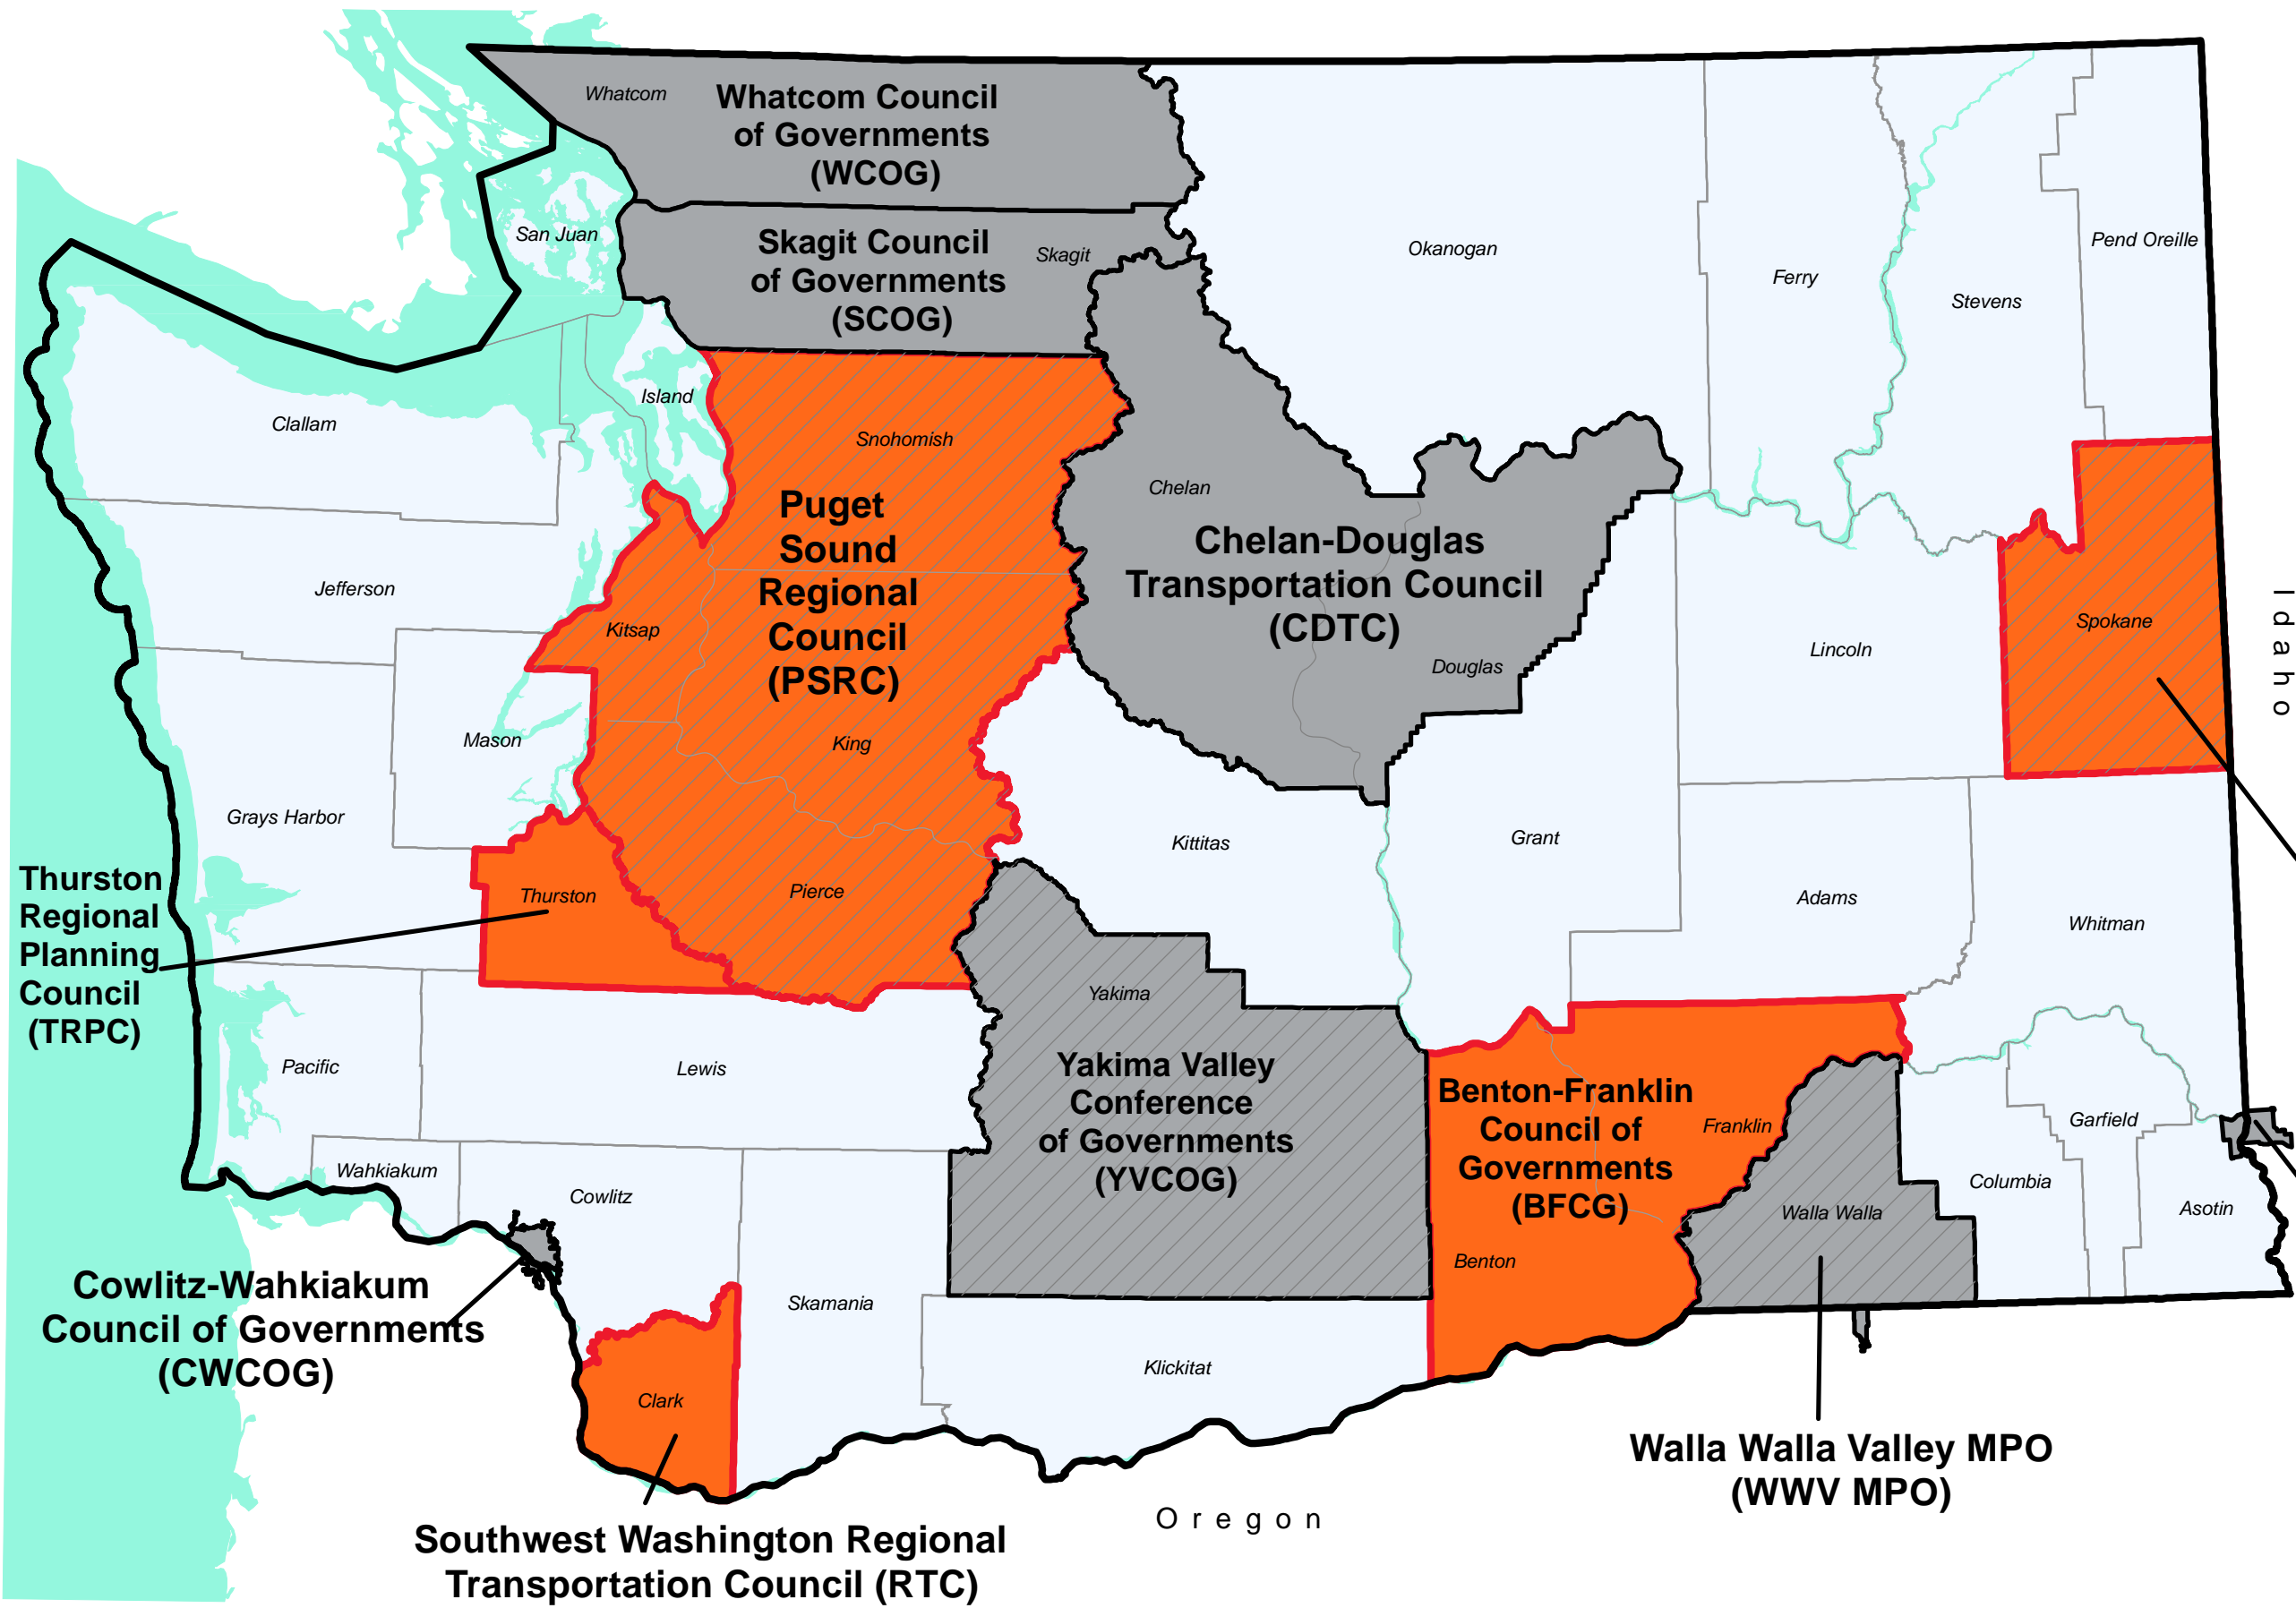

C a n a d a

Metropolitan Planning Organizations (MPOs) of Washington

-  Metropolitan Planning Organization (MPO)
-  Transportation Management Area (TMA)
-  MPOs subject to Air Quality Maintenance Requirements

Spokane Regional Transportation Council (SRTC)

Lewis Clark Valley MPO (LCV MPO)

July 2024